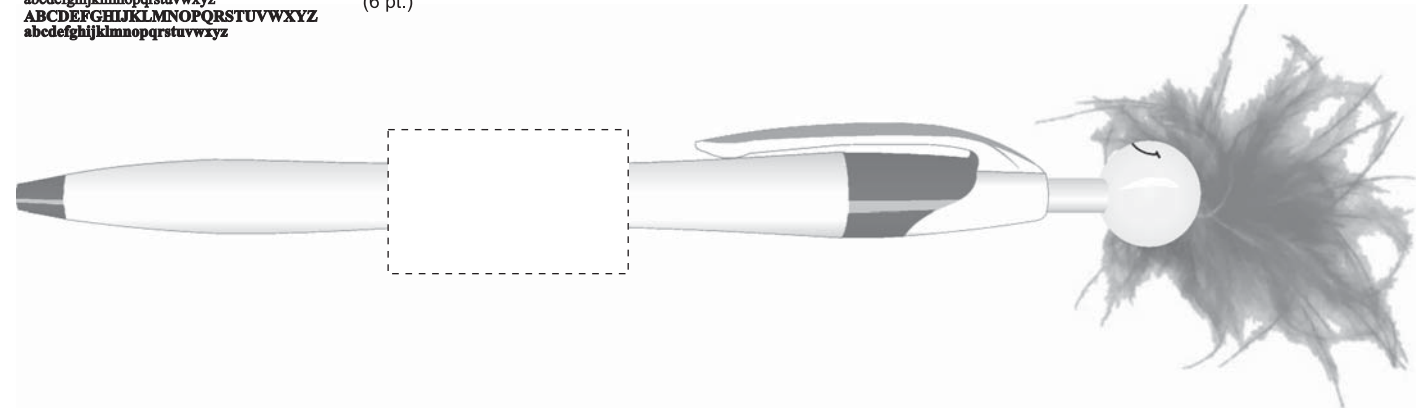

Item number: 55055

Item description:

Wild Smilez Pen

Please be mindful that any type smaller than 6 pt. may not print well.
 If your art contains letters smaller than this size, and the proof is approved, we are not responsible for poor imprint quality.

(6 pt.)

***Thank you for
 your business!***

***For best
 accuracy
 please print***

THIS SHOULD
 MEASURE
 ONE INCH

**THE DOTTED LINE REPRESENTS
 THE MAXIMUM IMPRINT AREA. IT
 DOES NOT PRINT.**