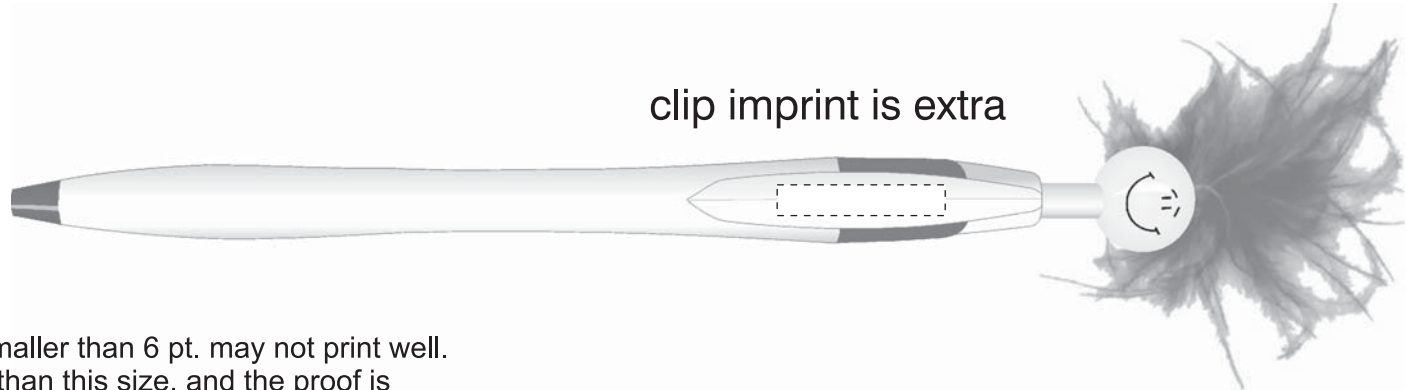

Item number: 55055

Item description:

Wild Smilez Pen

Please be mindful that any type smaller than 6 pt. may not print well.
 If your art contains letters smaller than this size, and the proof is approved, we are not responsible for poor imprint quality.

(6 pt.)

***Thank you for
 your business!***

***For best
 accuracy
 please print***

THIS SHOULD
 MEASURE
 ONE INCH

**THE DOTTED LINE REPRESENTS
 THE MAXIMUM IMPRINT AREA. IT
 DOES NOT PRINT.**